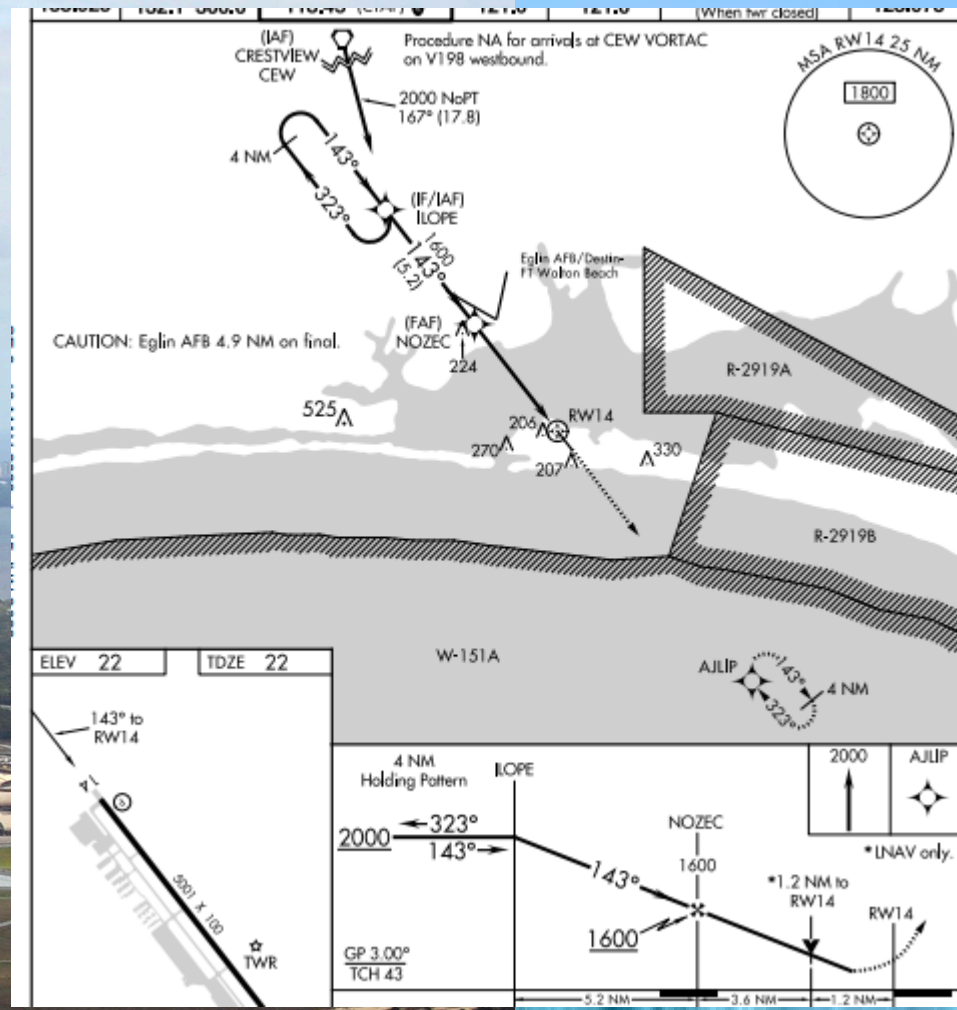

DESTIN – FORT WALTON BEACH AIRPORT SAFETY AKA: DO NOT LAND AT EGLIN AFB

Fellow pilots, it may seem improbable, but some pilots have mistaken Eglin AFB (VPS) for Destin Airport (DTS). There are differences. Eglin has two runways (Rwy 02/20 and Rwy 12/30). **Destin has only one (Rwy 14/32).** Eglin lies just north of the bay, while Destin is right next to the beach and the Gulf of Mexico. Also, **Destin is bordered on the south end by high-rise condos.** Thanks for helping to spread the word and not be that next pilot.

RNAV (GPS) RWY 14 APPROACH TAKES YOU RIGHT OVER THE APPR END OF VPS RWY 12

IF YOUR DESTINATION IS DTS RWY 32 AND YOU SEE THIS, YOU ARE OVER THE BAY. TURN AROUND YOUR RWY IS BEHIND YOU.